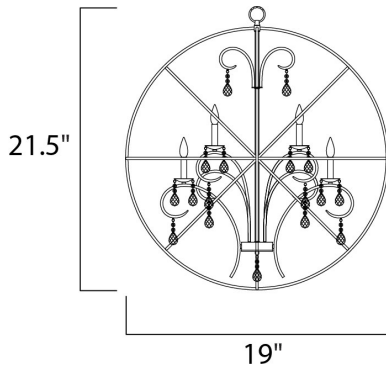

#### PRODUCT DESCRIPTION

A spherical frame of metal surround a simple line chandelier draped in crystal for a transitional style that fits any interior design. Orbit is available in 2 sizes and 2 finishes, Oil Rubbed Bronze with Cognac crystal and a combo finish of Anthracite and Polished Nickel with Clear crystal.

#### MEASUREMENTS

DIMENSION : 19" L x 19" W x 21.5" H  
 MAX OAH : 57.5" OAH  
 CANOPY : 5" W x 1" H x 5" L  
 HANGING WEIGHT : 8.11 lb